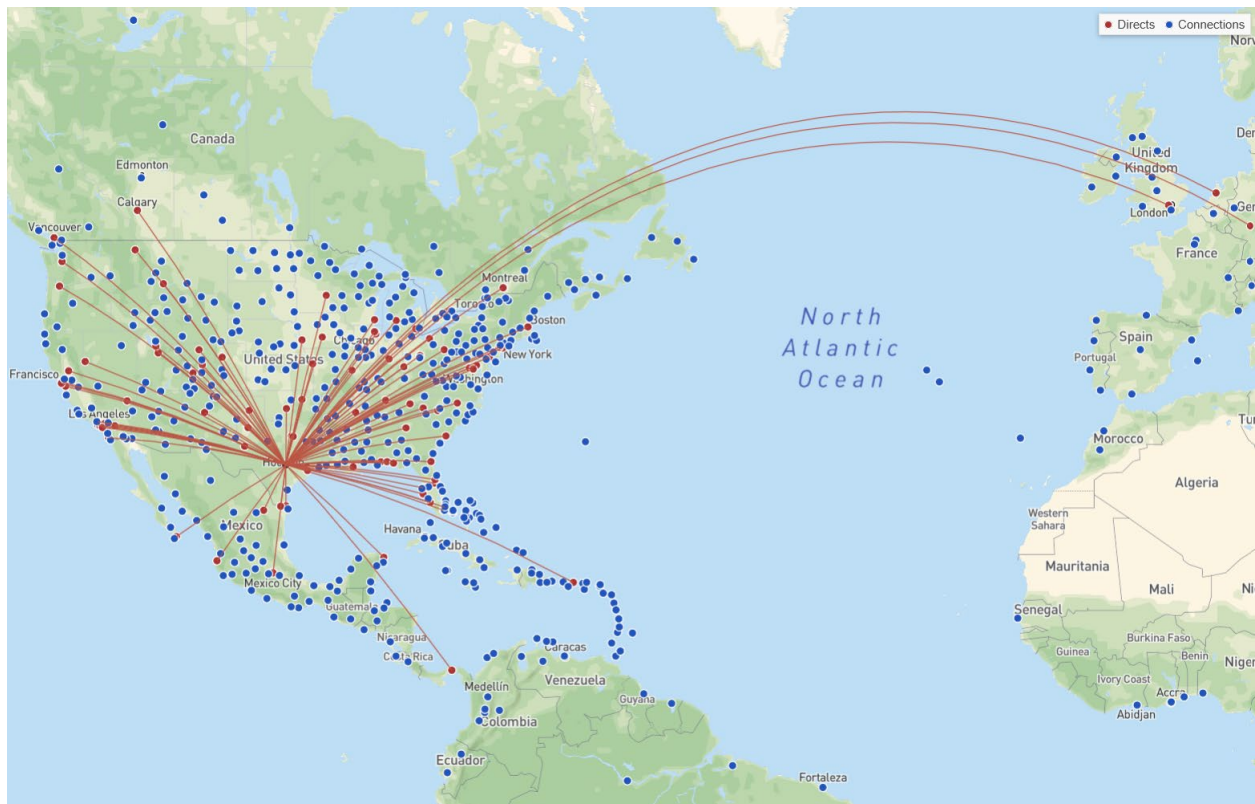

Austin (AUS) Nonstop Service

February 2026

To ensure the latest information on air service, please contact your airline. The information below is updated on a monthly basis.

Albuquerque (ABQ) Southwest
Amarillo (AMA) Southwest
Amsterdam (AMS) KLM
Asheville, NC (AVL) Allegiant, Delta
Aspen (ASE) American
Atlanta (ATL) Delta, Frontier, Southwest
Baltimore/Washington (BWI) Southwest
Boston (BOS) Delta, JetBlue, Southwest
Bozeman (BZN) Delta
Burbank (BUR) Southwest
Calgary (YYC) WestJet
Cancun (CUN) American, Delta, Southwest
Charleston (CHS) Southwest
Charlotte (CLT) American
Chicago (MDW) Southwest
Chicago (ORD) American, Frontier, Southwest,
United

Cincinnati (CVG) Allegiant, Delta, Southwest
Columbus (CMH) Delta, Southwest
Dallas Love (DAL) Southwest
Dallas/Ft. Worth (DFW) American
Detroit (DTW) Delta
Denver (DEN) Delta, Frontier, Southwest, United
Des Moines (DSM) Allegiant
Destin-Fort Walton Beach (VPS) Southwest
El Paso (ELP) Southwest
Fort Lauderdale (FLL) Southwest, Spirit, JetBlue
Fort Myers (RSW) Southwest
Frankfurt, Germany (FRA) Lufthansa
Grand Cayman (GCM) Cayman Airways
Grand Rapids (GRR) Allegiant
Harlingen (HRL) Southwest
Houston Hobby (HOU) Southwest
Houston Bush International (IAH) United